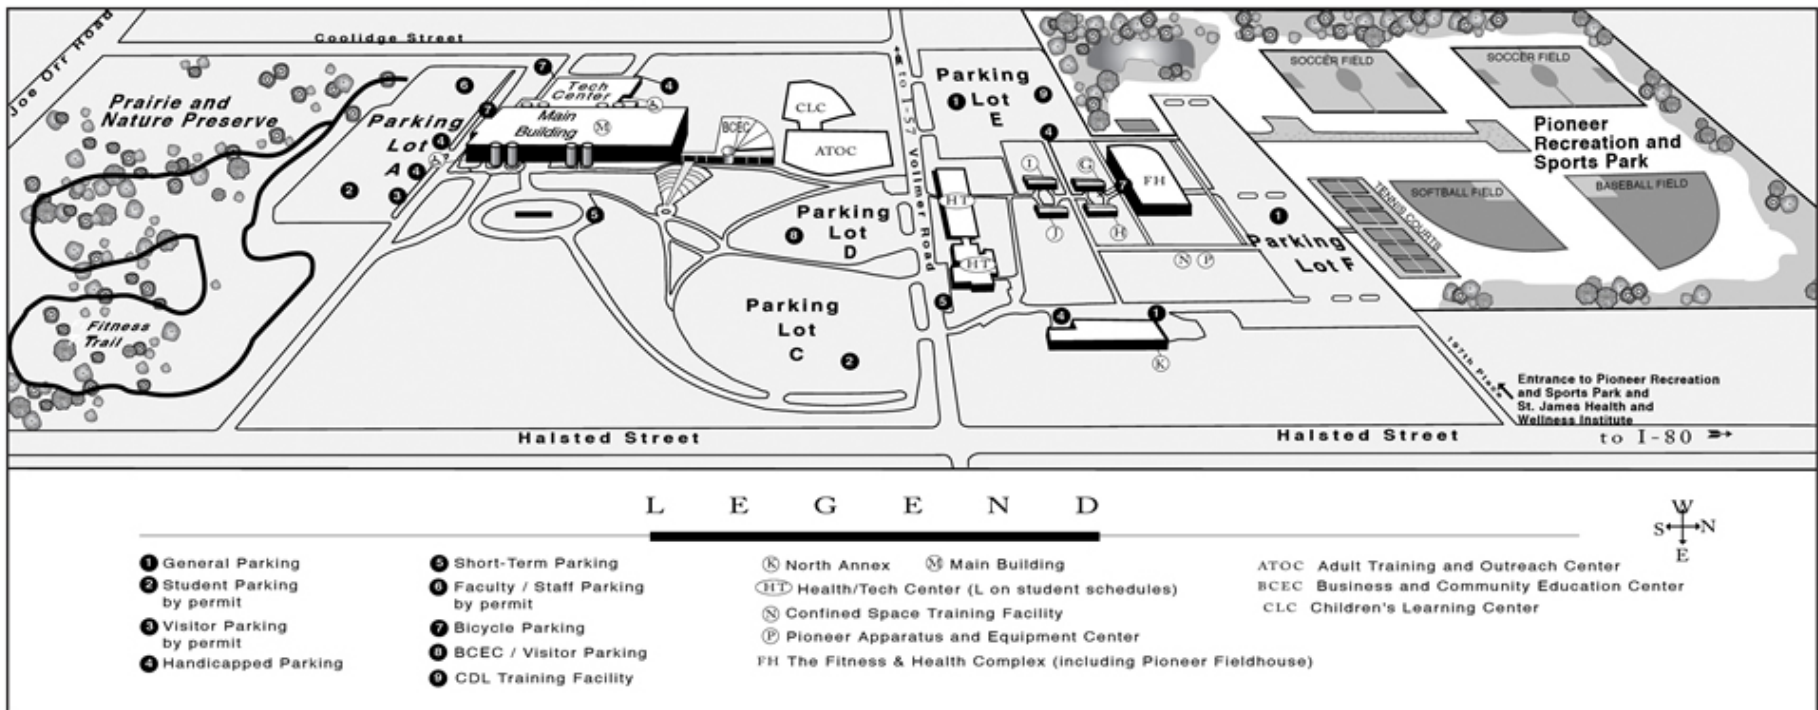

CLICK EXPANDER AT BOTTOM(IE) OR MAGNIFIER(FIREFOX) FOR FULL PAGE VIEW

DIRECTIONS

TO MAIN CAMPUS:

FROM THE NORTH: Drive south on I-94 to I-80 west exit. Follow I-80 west about two miles to Halsted Street south exit (Route 1). Take Halsted Street south about three miles to the campus.

FROM THE NORTH/WEST: Take the Tri-State Tollway (294) south to I-80/94 east. Follow I-80/94 east about one mile to Halsted Street south exit (Route 1). Take Halsted Street south about three miles to the PSC campus.

FROM THE SOUTH: Drive north on I-57 to the Vollmer Rd. exit. Follow Vollmer Road east about five miles to the PSC campus on your right.

FROM THE EAST: Follow I-80 west to Halsted Street south exit (Route 1). Take Halsted Street south about three miles to the campus.

TO MATTESON AREA CENTER:

From Lincoln Highway (Rt. 30) turn south on Cicero Ave. Turn right at the second traffic light onto Southwick Drive. The MAC will be on your left.