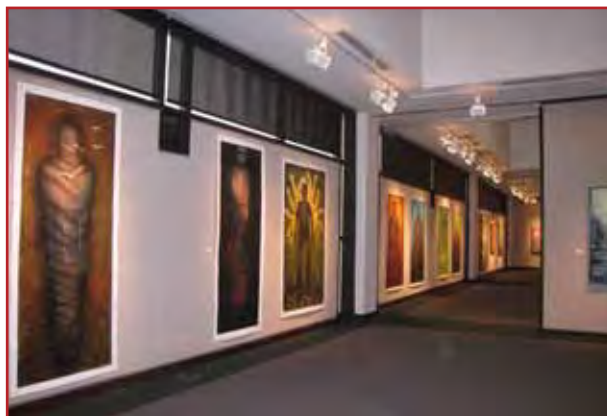

Christopher Art Gallery Prairie State College
202 S. Halsted Street | Chicago Heights IL 60411
Contact: Beth Shadur, Gallery Director
(708) 709-7738 | bshadur@prairiestate.edu
Hours: Mon.-Thurs. 9-3 | Wed.-Thurs. 5-7