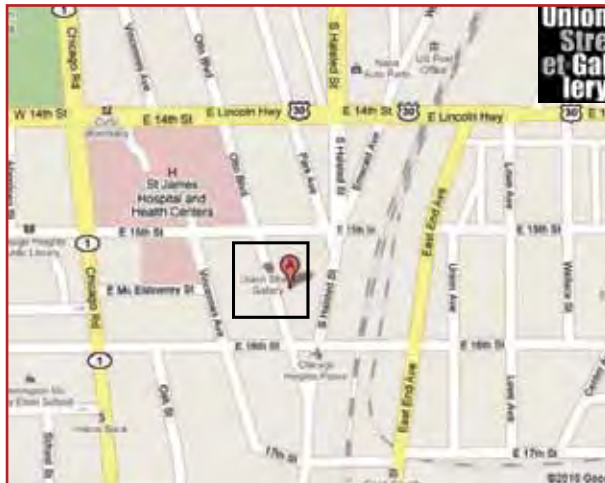

Union Street Gallery
 1527 Otto Blvd. | Chicago Heights, IL 60411
 (708) 754-2601 | unionstreetart@gmail.com
 Hours: Wed. & Thurs. 12-5 | Fri. 12-6 | Sat. 11-4

Union Street Gallery is a not-for-profit art center founded in 1995, housed in a 3-story historic brick building in Chicago Heights, Illinois. There are two floors of vibrant gallery space and art studios throughout all 3 floors where our collaborative artists work. Studios are open to the public and visitors are encouraged to engage the artists. Union Street hosts 10 exhibits per year, including nationally recognized artists as well as regional and local artists. Union Street also offers several classes, workshops and tours including a free field trip program for children and young adults that provides a hands-on art experience. Visit www.unionstreetgallery.org for more information.