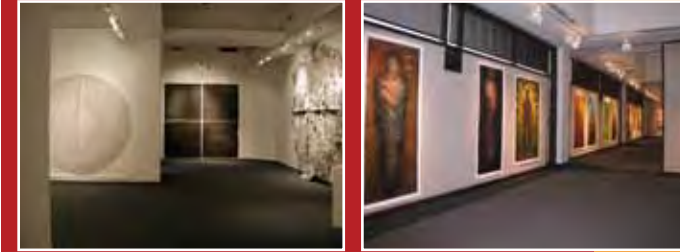

Union Street Gallery
 1527 Otto Blvd. | Chicago Heights, IL 60411
 (708) 754-2601 | unionstreetart@gmail.com
 Hours: Wed. & Thurs. 12-5 | Fri. 12-6 | Sat. 11-4

Union Street Gallery is a not-for-profit art center founded in 1995, housed in a 3-story historic brick building in Chicago Heights, Illinois. There are two floors of vibrant gallery space and art studios throughout all 3 floors where our collaborative artists work. Studios are open to the public and visitors are encouraged to engage the artists. Union Street hosts 10 exhibits per year, including nationally recognized artists as well as regional and local artists. Union Street also offers several classes, workshops and tours including a free field trip program for children and young adults that provides a hands-on art experience. Visit www.unionstreetgallery.org for more information.

South Suburban Art Scene (SSAS)

Featuring Galleries from:

- Governors State University
- Prairie State College
- South Suburban College
- Tall Grass Arts Association
- Union Street Gallery

Visual Arts Gallery Governors State University
 1 University Parkway | University Park, IL 60484
 Jeff Stevenson, Gallery Director
 (708) 534-4021 | jstevenson@govst.edu

The GSU Visual Arts Gallery is committed to creating an excellent, intellectually stimulating, and visually compelling experience for the entire region through dynamic exhibitions of established, emerging, and student artists' work. Visit govst.edu/gallery for more information.

The Gallery exhibits works in a wide range of media, including paintings, drawings, sculptures, photographs and mixed media. Artists' talks are presented occasionally. Visit prairiestate.edu/artgallery/ for more information.