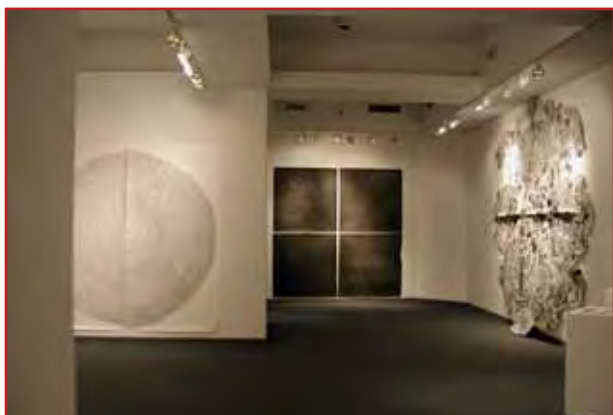

Union Street Gallery
 1527 Otto Blvd. | Chicago Heights, IL 60411
 (708) 754-2601 | unionstreetart@gmail.com
 Hours: Wed. & Thurs. 12-5 | Fri. 12-6 | Sat. 11-4

Union Street Gallery is a not-for-profit art center founded in 1995, housed in a 3-story historic brick building in Chicago Heights, Illinois. There are two floors of vibrant gallery space and art studios throughout all 3 floors where our collaborative artists work. Studios are open to the public and visitors are encouraged to engage the artists. Union Street hosts 10 exhibits per year, including nationally recognized artists as well as regional and local artists. Union Street also offers several classes, workshops and tours including a free field trip program for children and young adults that provides a hands-on art experience. Visit www.unionstreetgallery.org for more information.

South Suburban Art Scene (SSAS)

Featuring Galleries from:

- Governors State University
- Prairie State College
- South Suburban College
- Tall Grass Arts Association
- Union Street Gallery

Visual Arts Gallery Governors State University
 1 University Parkway | University Park, IL 60484
 Jeff Stevenson, Gallery Director
 (708) 534-4021 | jstevenson@govst.edu

The GSU Visual Arts Gallery is committed to creating an excellent, intellectually stimulating, and visually compelling experience for the entire region through dynamic exhibitions of established, emerging, and student artists' work. Visit govst.edu/gallery for more information.